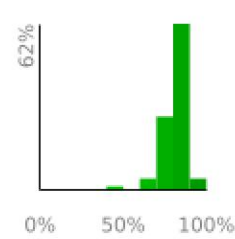

Measured Profile

range 95' to 502' gain 407' loss 407' exaggeration 6.7x

Slope Angle (top), Land Cover (middle), Tree Cover (bottom)

Elevation

Min 98'
Avg 293'
Max 503'
Delta 405'

Slope

Min 2°
Avg 24°
Max 74°

Aspect

Tree Cover

Land Cover

Forest 88%
Developed 7%
Wetland 4%