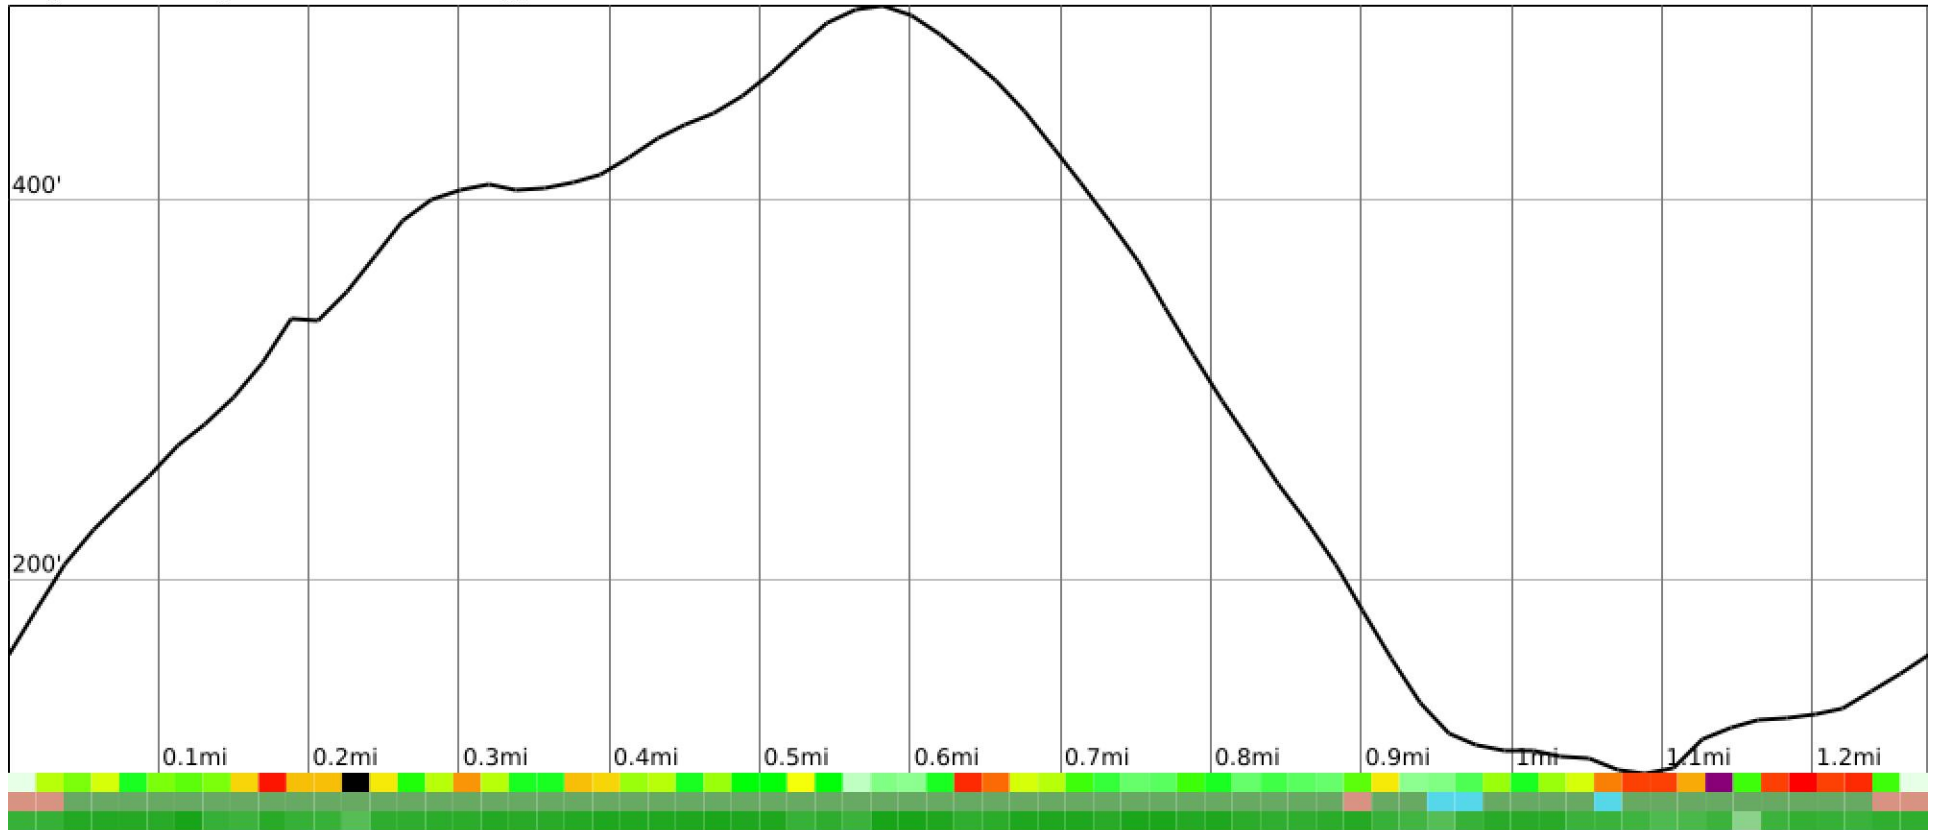

Measured Profile

range 95' to 502' gain 407' loss 407' exaggeration 6.7x

Slope Angle (top), Land Cover (middle), Tree Cover (bottom)

Elevation

Min 98'
Avg 293'
Max 503'
Delta 405'

Slope

Min 2°
Avg 24°
Max 74°

Aspect

Tree Cover

Land Cover

Forest 88%
Developed 7%
Wetland 4%