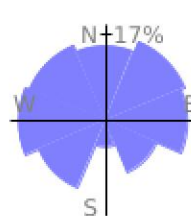

Measured Profile

range 95' to 502' gain 407' loss 407' exaggeration 6.7x

Slope Angle (top), Land Cover (middle), Tree Cover (bottom)

Elevation

Min 98'
Avg 293'
Max 503'
Delta 405'

Slope

Min 2°
Avg 24°
Max 74°

Aspect

Tree Cover

Land Cover

Forest 88%
Developed 7%
Wetland 4%