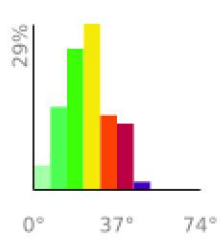

Measured Profile

range 95' to 502' gain 407' loss 407' exaggeration 6.7x

Slope Angle (top), Land Cover (middle), Tree Cover (bottom)

Elevation

Min 98'
Avg 293'
Max 503'
Delta 405'

Slope

Min 2°
Avg 24°
Max 74°

Aspect

Tree Cover

Land Cover

Forest 88%
Developed 7%
Wetland 4%