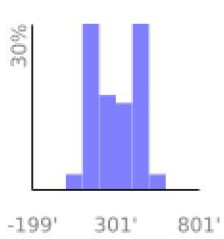

Measured Profile

range 95' to 502' gain 407' loss 407' exaggeration 6.7x

Slope Angle (top), Land Cover (middle), Tree Cover (bottom)

Elevation

Min 98'
Avg 293'
Max 503'
Delta 405'

Slope

Min 2°
Avg 24°
Max 74°

Aspect

Tree Cover

Land Cover

Forest 88%
Developed 7%
Wetland 4%