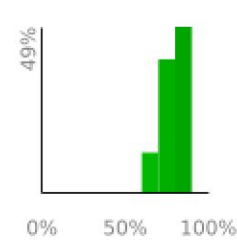

Measured Profile

range 46' to 666' gain 666' loss 138' exaggeration 5.3x

Slope Angle (top), Land Cover (middle), Tree Cover (bottom)

Elevation

Min 46'
Avg 381'
Max 668'
Delta 622'

Slope

Min 1°
Avg 37°
Max 55°

Aspect

Tree Cover

Land Cover

Forest 89%
Developed 10%
Wetland 1%