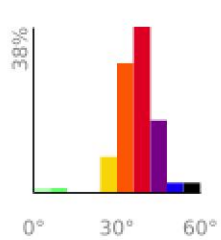

Measured Profile

range 46' to 666' gain 666' loss 138' exaggeration 5.3x

Slope Angle (top), Land Cover (middle), Tree Cover (bottom)

Elevation

Min 46'
Avg 381'
Max 668'
Delta 622'

Slope

Min 1°
Avg 37°
Max 55°

Aspect

Tree Cover

Land Cover

Forest 89%
Developed 10%
Wetland 1%