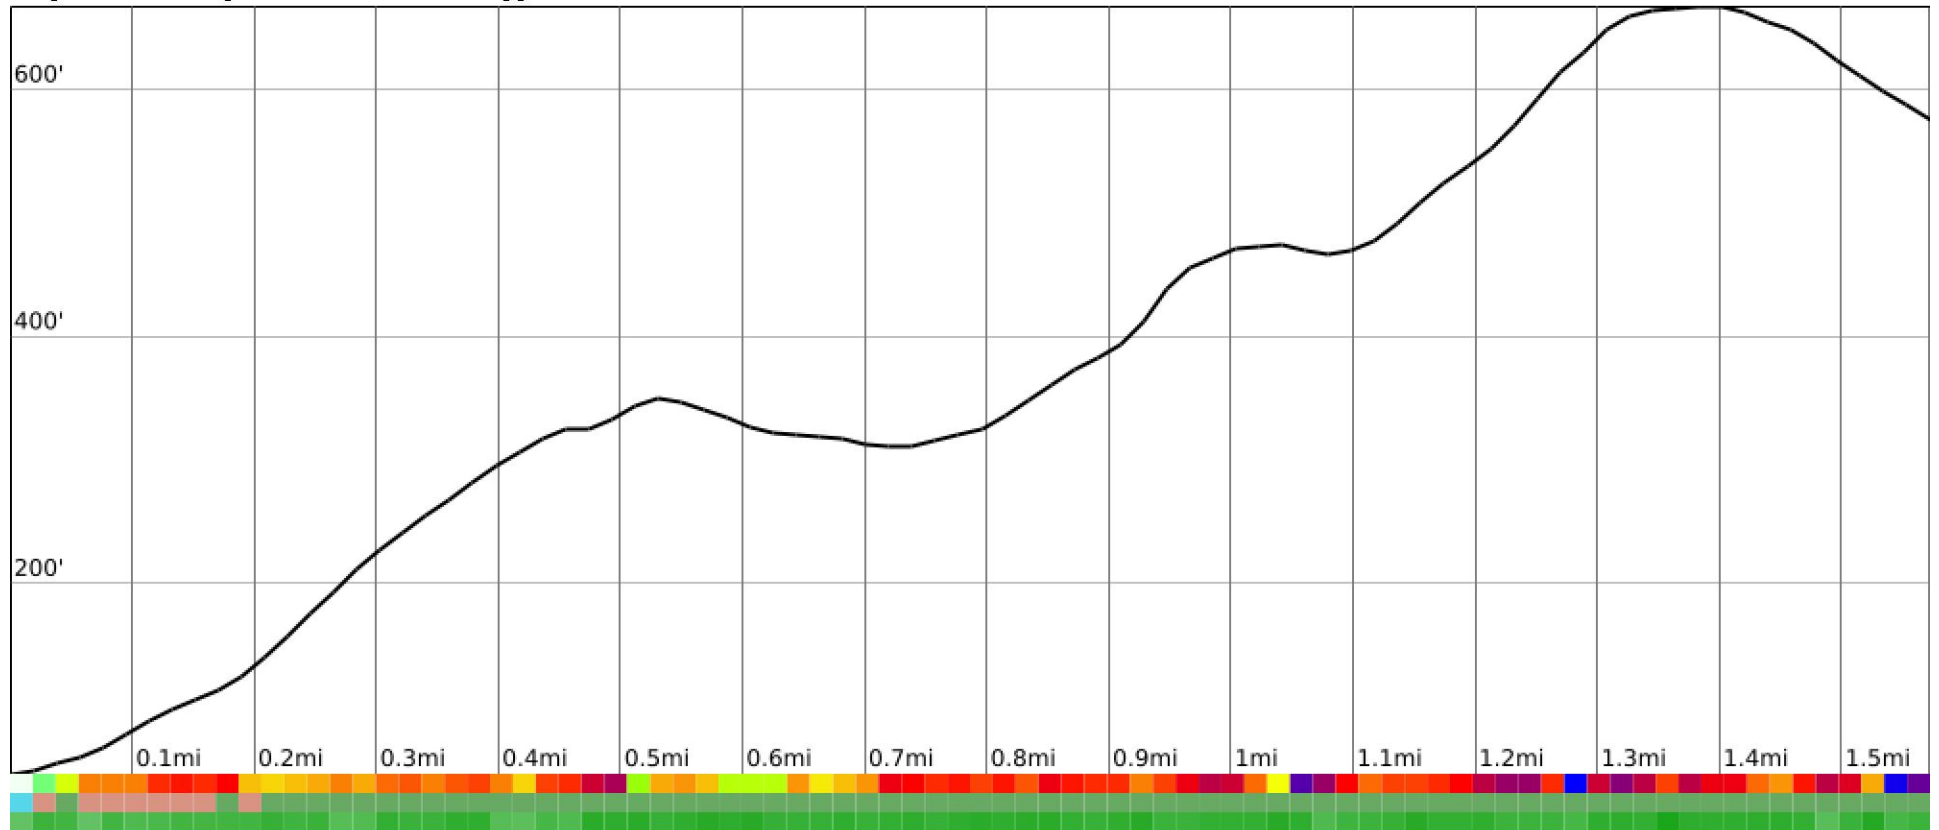

Measured Profile

range 46' to 666' gain 666' loss 138' exaggeration 5.3x

Slope Angle (top), Land Cover (middle), Tree Cover (bottom)

Elevation

Min 46'
Avg 381'
Max 668'
Delta 622'

Slope

Min 1°
Avg 37°
Max 55°

Aspect

Tree Cover

Land Cover

Forest 89%
Developed 10%
Wetland 1%