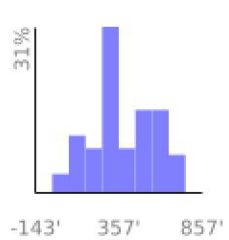

Measured Profile

range 46' to 666' gain 666' loss 138' exaggeration 5.3x

Slope Angle (top), Land Cover (middle), Tree Cover (bottom)

Elevation

Min 46'
Avg 381'
Max 668'
Delta 622'

Slope

Min 1°
Avg 37°
Max 55°

Aspect

Tree Cover

Land Cover

Forest 89%
Developed 10%
Wetland 1%