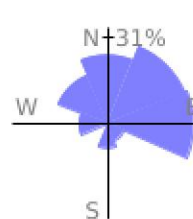

Measured Profile

range 46' to 666' gain 666' loss 138' exaggeration 5.3x

Slope Angle (top), Land Cover (middle), Tree Cover (bottom)

Elevation

Min 46'
Avg 381'
Max 668'
Delta 622'

Slope

Min 1°
Avg 37°
Max 55°

Aspect

Tree Cover

Land Cover

Forest 89%
Developed 10%
Wetland 1%