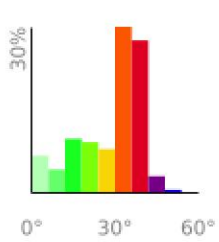

Measured Profile

range 89' to 2274' gain 2369' loss 184' exaggeration 2.9x

Slope Angle (top), Land Cover (middle), Tree Cover (bottom)

Elevation

Min 92'
Avg 1153'
Max 2276'
Delta 2185'

Slope

Min 2°
Avg 28°
Max 49°

Aspect

Tree Cover

Land Cover

Forest 87%
Developed 4%
Shrub 4%
Wetland 4%