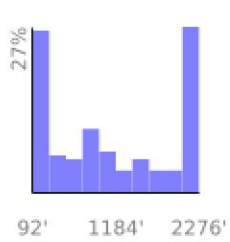

Measured Profile

range 89' to 2274' gain 2369' loss 184' exaggeration 2.9x

Slope Angle (top), Land Cover (middle), Tree Cover (bottom)

Elevation

Min 92'
Avg 1153'
Max 2276'
Delta 2185'

Slope

Min 2°
Avg 28°
Max 49°

Aspect

Tree Cover

Land Cover

Forest 87%
Developed 4%
Shrub 4%
Wetland 4%