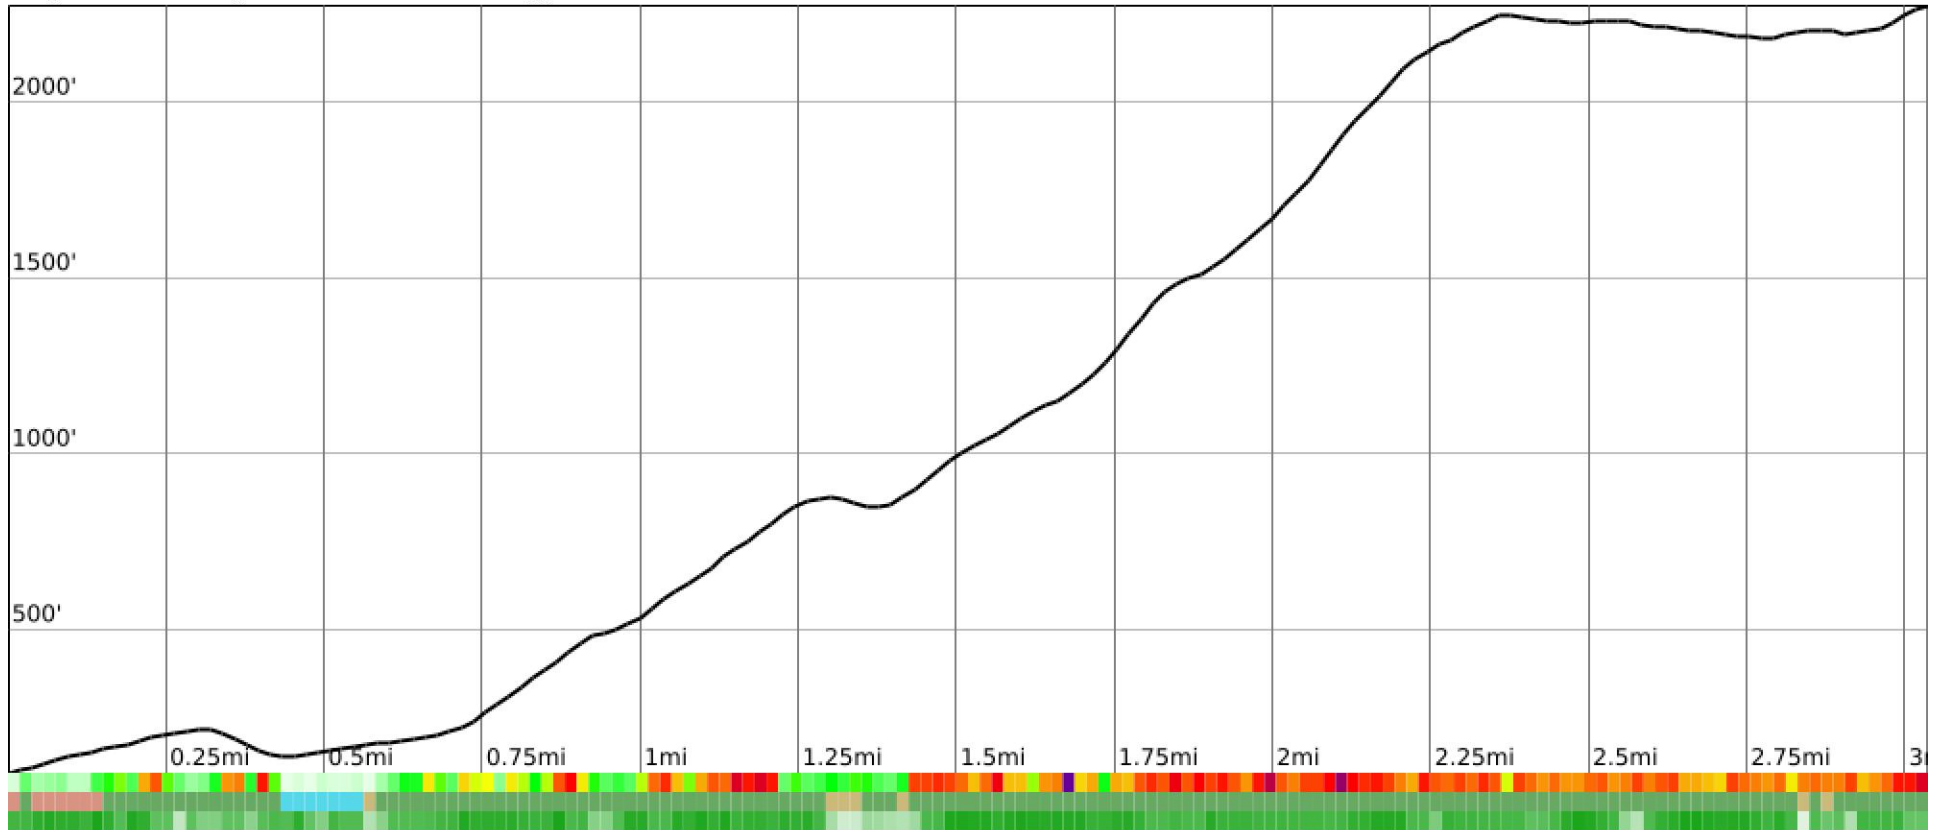

Measured Profile

range 89' to 2274' gain 2369' loss 184' exaggeration 2.9x

Slope Angle (top), Land Cover (middle), Tree Cover (bottom)

Elevation

Min 92'
Avg 1153'
Max 2276'
Delta 2185'

Slope

Min 2°
Avg 28°
Max 49°

Aspect

Tree Cover

Land Cover

Forest 87%
Developed 4%
Shrub 4%
Wetland 4%