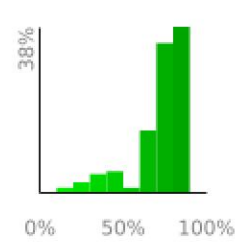

Measured Profile

range 89' to 2274' gain 2369' loss 184' exaggeration 2.9x

Slope Angle (top), Land Cover (middle), Tree Cover (bottom)

Elevation

Min 92'
Avg 1153'
Max 2276'
Delta 2185'

Slope

Min 2°
Avg 28°
Max 49°

Aspect

Tree Cover

Land Cover

Forest 87%
Developed 4%
Shrub 4%
Wetland 4%