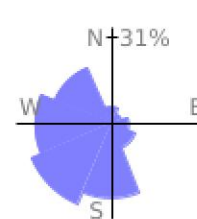

Measured Profile

range 89' to 2274' gain 2369' loss 184' exaggeration 2.9x

Slope Angle (top), Land Cover (middle), Tree Cover (bottom)

Elevation

Min 92'
Avg 1153'
Max 2276'
Delta 2185'

Slope

Min 2°
Avg 28°
Max 49°

Aspect

Tree Cover

Land Cover

Forest 87%
Developed 4%
Shrub 4%
Wetland 4%