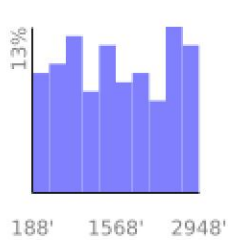

Measured Profile

range 187' to 2946' gain 2759' loss 0' exaggeration 2.0x

Slope Angle (top), Land Cover (middle), Tree Cover (bottom)

Elevation

Min 188'
 Avg 1596'
 Max 2948'
 Delta 2760'

Slope

Min 2°
 Avg 23°
 Max 39°

Aspect

Tree Cover

Land Cover

Forest 74%
 Shrub 26%