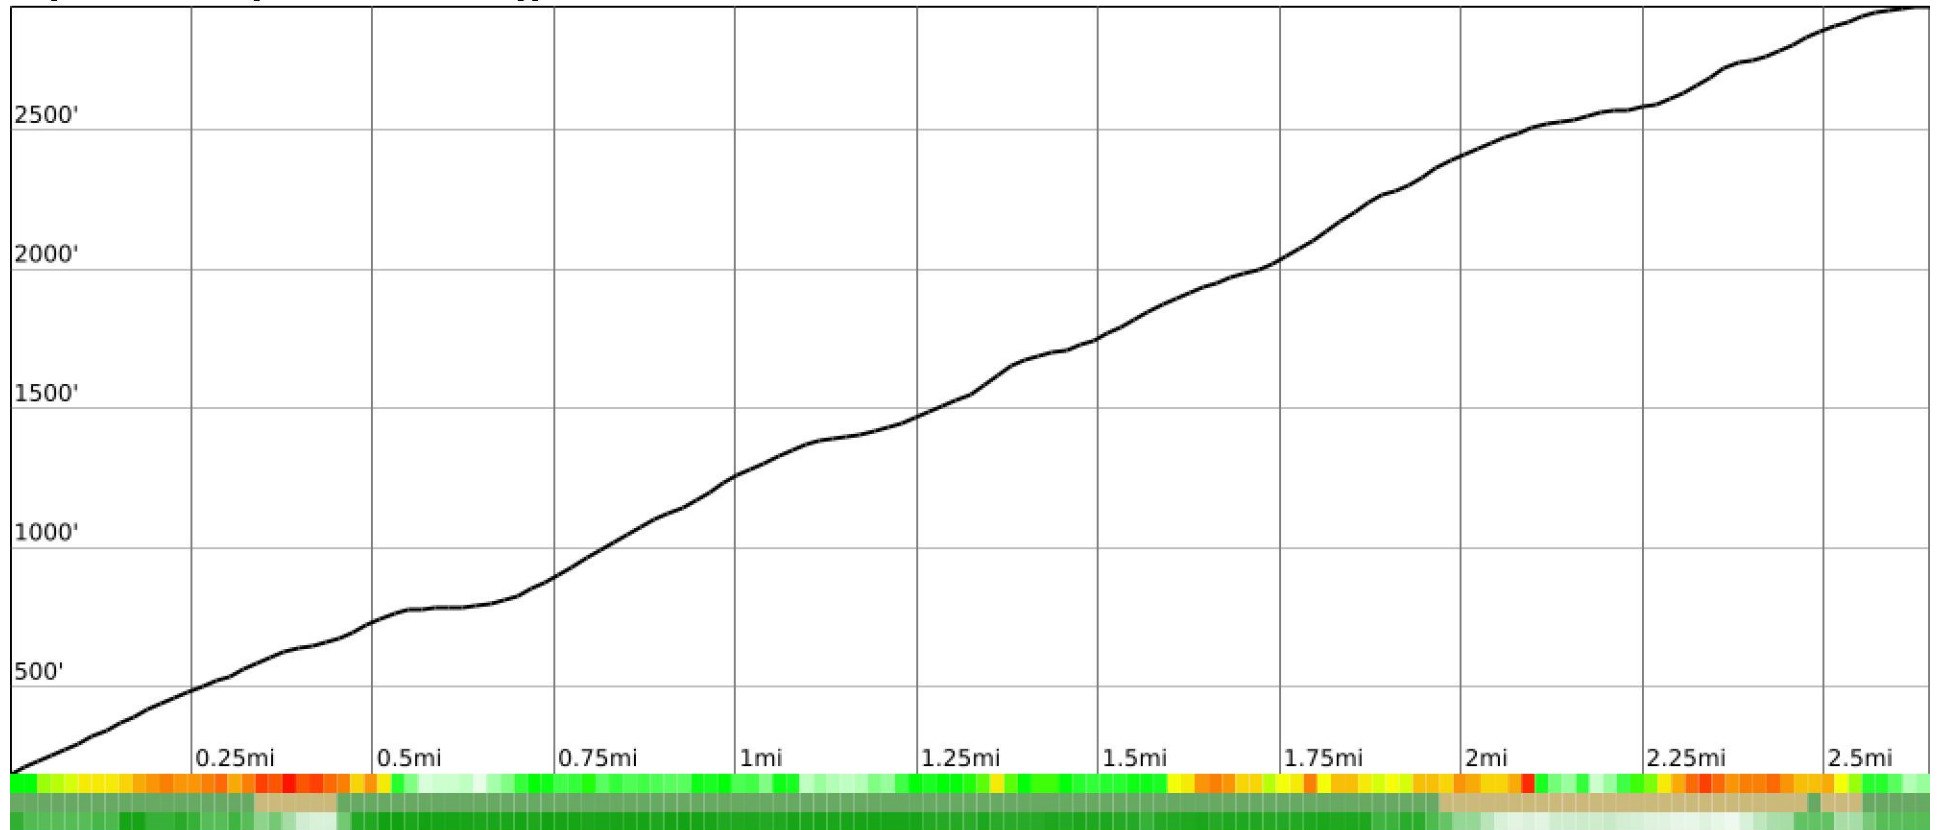

Measured Profile

range 187' to 2946' gain 2759' loss 0' exaggeration 2.0x

Slope Angle (top), Land Cover (middle), Tree Cover (bottom)

Elevation

Min 188'
 Avg 1596'
 Max 2948'
 Delta 2760'

Slope

Min 2°
 Avg 23°
 Max 39°

Aspect

Tree Cover

Land Cover

Forest 74%
 Shrub 26%