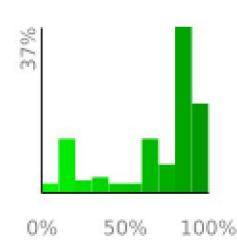

Measured Profile

range 187' to 2946' gain 2759' loss 0' exaggeration 2.0x

Slope Angle (top), Land Cover (middle), Tree Cover (bottom)

Elevation

Min 188'
 Avg 1596'
 Max 2948'
 Delta 2760'

Slope

Min 2°
 Avg 23°
 Max 39°

Aspect

Tree Cover

Land Cover

Forest 74%
 Shrub 26%