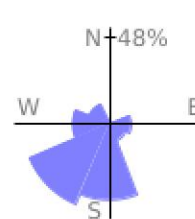

Measured Profile

range 187' to 2946' gain 2759' loss 0' exaggeration 2.0x

Slope Angle (top), Land Cover (middle), Tree Cover (bottom)

Elevation

Min 188'
 Avg 1596'
 Max 2948'
 Delta 2760'

Slope

Min 2°
 Avg 23°
 Max 39°

Aspect

Tree Cover

Land Cover

Forest 74%
 Shrub 26%