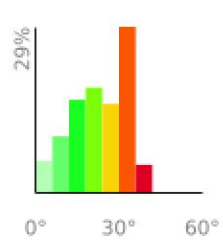

Measured Profile

range 187' to 2946' gain 2759' loss 0' exaggeration 2.0x

Slope Angle (top), Land Cover (middle), Tree Cover (bottom)

Elevation

Min 188'
 Avg 1596'
 Max 2948'
 Delta 2760'

Slope

Min 2°
 Avg 23°
 Max 39°

Aspect

Tree Cover

Land Cover

Forest 74%
 Shrub 26%